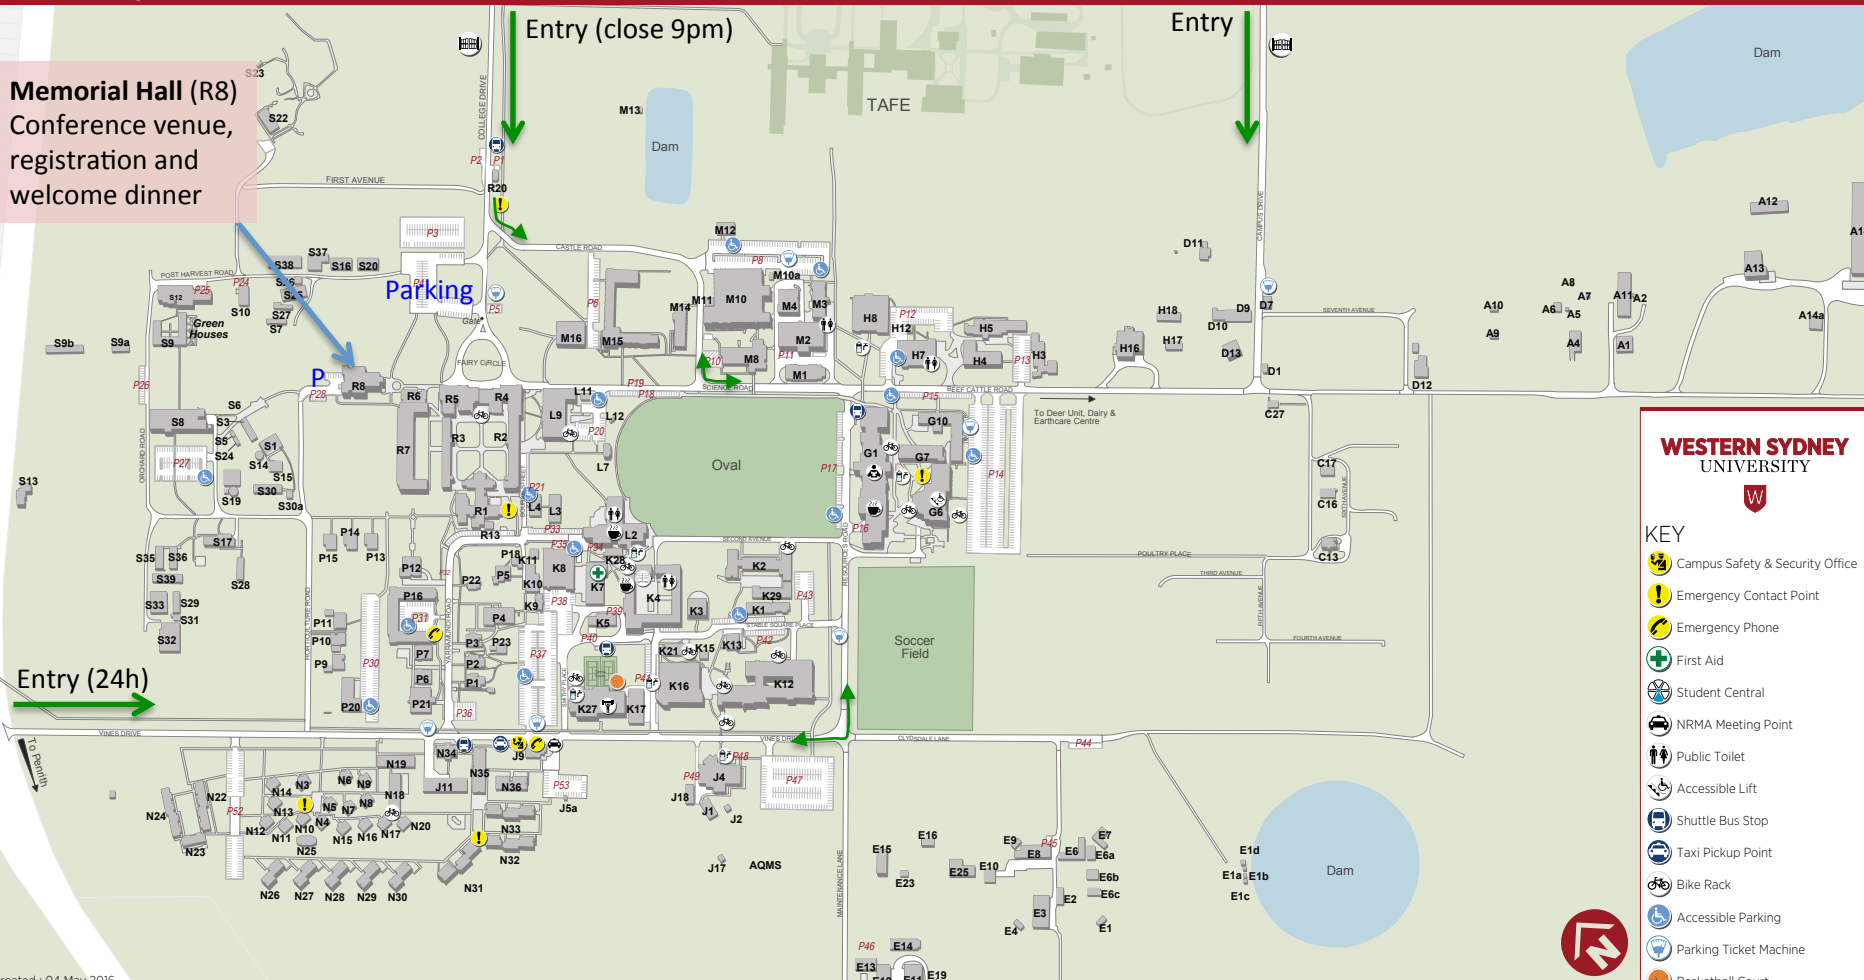

Hawkesbury campus

Memorial Hall (R8)
Conference venue,
registration and
welcome dinner

Entry (close 9pm)

Entry

Entry (24h)

WESTERN SYDNEY UNIVERSITY

KEY

- Campus Safety & Security Office
- Emergency Contact Point
- Emergency Phone
- First Aid
- Student Central
- NRMA Meeting Point
- Public Toilet
- Accessible Lift
- Shuttle Bus Stop
- Taxi Pickup Point
- Bike Rack
- Accessible Parking
- Parking Ticket Machine
- Basketball Court
- Filtered Water Refill Station
- Lockers
- Kitchenette / Microwaves
- Bar

- Building ID**
- H4 Office of the Vice-President (Finance and Resources)
 - M16 Finance Office
 - M16 Financial Operations
 - L4 Financial Systems
 - M2 Records and Archives Management Services (RAMS)
 - G10, H8 School of Nursing and Midwifery
 - M15 School of Science and Health
 - K2 Animal Science Labs
 - K12 Chemistry and Biochemistry Labs
 - H16 Crime Scene Facility
 - K29 Environmental Labs
 - M1, M10 Food and Nutrition Labs
 - K16 Forensic and Biology Labs
 - S8 Horticulture and Plant Science Labs
 - H4 Microbiology Labs
 - K28, R6 Seminar Centre
 - M8 Solar Energy Research and SIMS
 - K4 Stable Square

POINTS OF INTEREST

- Building ID**
- P3, P4 Childcare Centre
 - K4 Hairdresser
 - P23 Multi Faith Centre, Chaplaincy
 - P22 Owen Carter Memorial Chapel, Muslim Prayer Rooms
 - K4 Queer Room
 - L2 UWS Campus Life Office
 - K4 Womens Room
 - K4 Student Central
 - G1 Graham Swain Library
 - G1 Learning Commons
 - K4 Jamaica Blue
 - G1 Kiosk Cafe
 - L2 Café L2, North Side Function Rooms
 - K4 The University Store
 - K27 Connect Fitness

Entry Gate Opening Hours
College Drive and Campus Drive
Monday to Friday 0500 - 2000
Saturday 0800 - 1700
Sunday Closed

Western Sydney University is a smoke-free environment